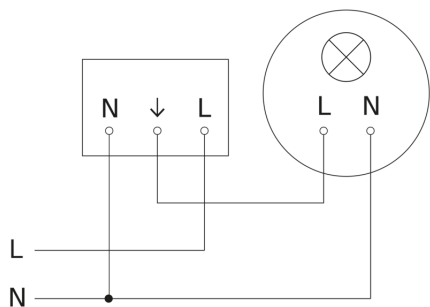

Presence detector - Professional Line

IS 3360

V3 KNX - in-ceiling installation, sq. white

EAN 4007841 079642

Article number 079642

IS 3360

V3 KNX - in-ceiling installation, sq. white
EAN 4007841 079642
Article number 079642

Master circuit diagram

Master/slave interconnection circuit diagram