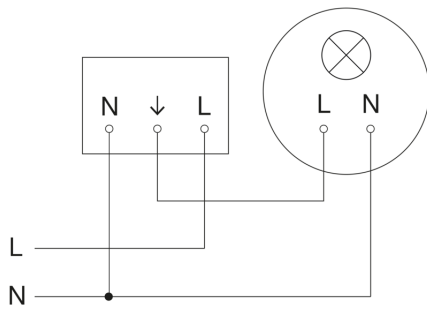

Presence detector - Professional Line

IS 3360

V3 KNX - in-ceiling installation, sq. white

EAN 4007841 079642

Article number 079642

IS 3360

V3 KNX - in-ceiling installation, sq. white
EAN 4007841 079642
Article number 079642

Master circuit diagram

Master/slave interconnection circuit diagram